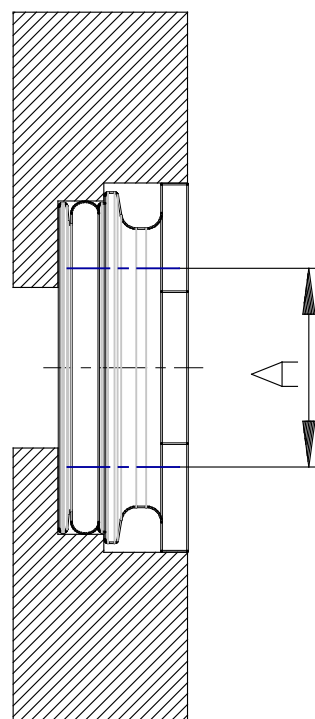

Threaded cartridges - Series MD

Product code: MD1-A-1/4

Datasheet creation date: 07/03/2025 16:06

Check the most updated document online [click here](#)

TECHNICAL DATA

Series	MD1-A
--------	-------

Threaded cartridges - Series MD

Product code: MD1-A-1/4

DIMENSIONS

Series	MD1-A
---------------	-------