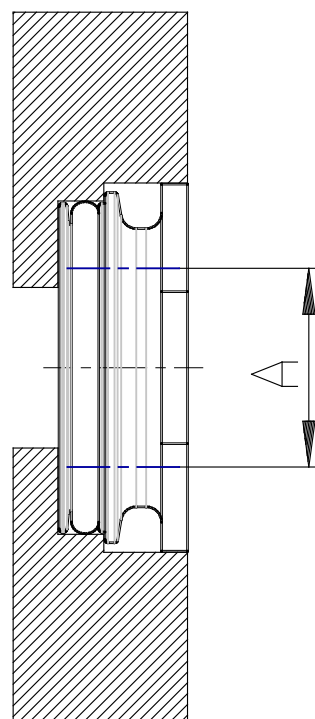

## Threaded cartridges - Series MD

Product code: MD1-A-1/8

Datasheet creation date: 07/03/2025 16:06

Check the most updated document online [click here](#)

## Threaded cartridges - Series MD

Product code: MD1-A-1/8

### **DIMENSIONS**

<b>Series</b>	MD1-A
---------------	-------