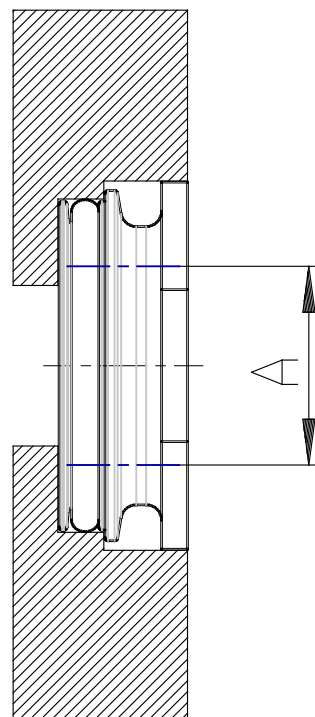

## Threaded cartridges - Series MD

Product code: MD1-A-3/8

Datasheet creation date: 07/03/2025 16:06

Check the most updated document online [click here](#)

## Threaded cartridges - Series MD

Product code: MD1-A-3/8

### **DIMENSIONS**

<b>Series</b>	MD1-A
---------------	-------