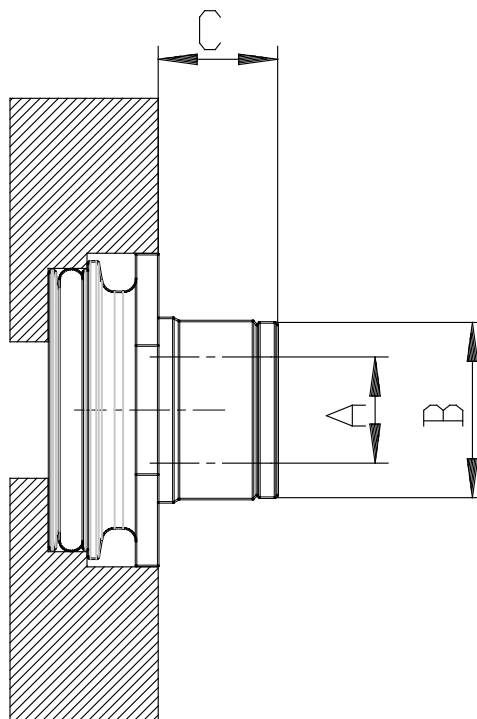

## Threaded cartridges - Series MD

Product code: MD1-A-8

Datasheet creation date: 07/03/2025 16:06

Check the most updated document online [click here](#)

## Threaded cartridges - Series MD

Product code: MD1-A-8

### **DIMENSIONS**

<b>Series</b>	MD1-A
---------------	-------