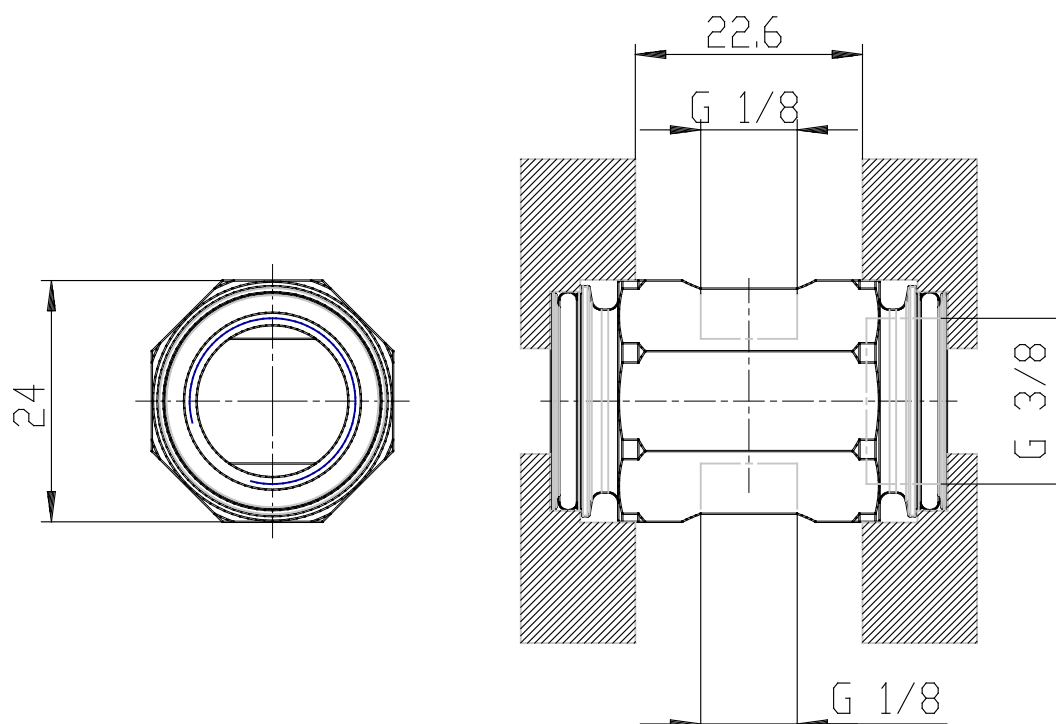

## Intermediate joining cartridge with derivation - Series MD

Product code: MD1-B01

Datasheet creation date: 10/03/2025 10:43

Check the most updated document online [click here](#)

### ■ TECHNICAL DATA

Mod.	MD1-B01
------	---------

## Intermediate joining cartridge with derivation - Series MD

Product code: MD1-B01

### **DIMENSIONS**

Mod.	MD1-B01
------	---------