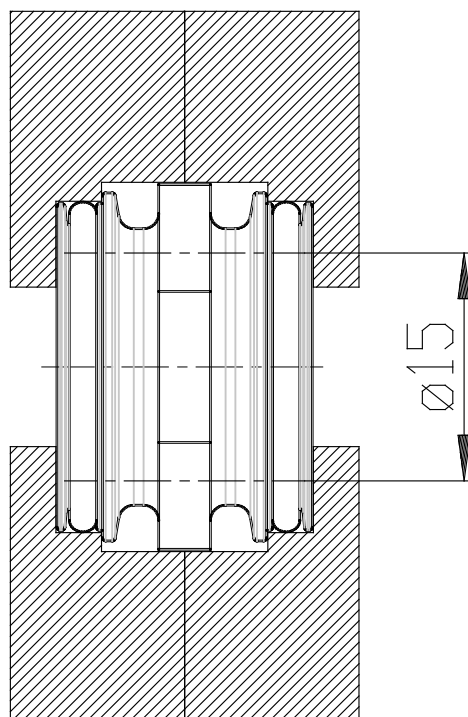

## Intermediate joining cartridge - Series MD

Product code: MD1-C

Datasheet creation date: 07/03/2025 16:06

Check the most updated document online [click here](#)

## Intermediate joining cartridge - Series MD

Product code: MD1-C

### **DIMENSIONS**

Series	MD1-C
--------	-------