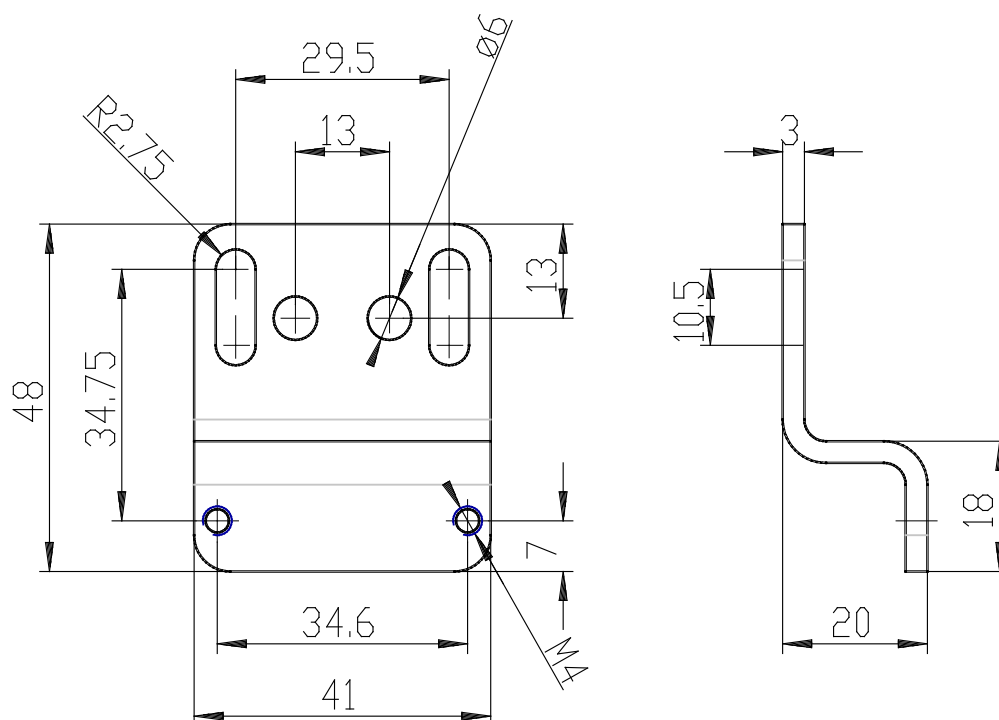

Rear bracket - Series MD

Product code: MD1-ST/1

Datasheet creation date: 20/05/2026 08:46

Check the most updated document online [click here](#)

TECHNICAL DATA

Mod.	MD1-ST/1
------	----------

Rear bracket - Series MD

Product code: MD1-ST/1

DIMENSIONS

Mod.	MD1-ST/1
------	----------