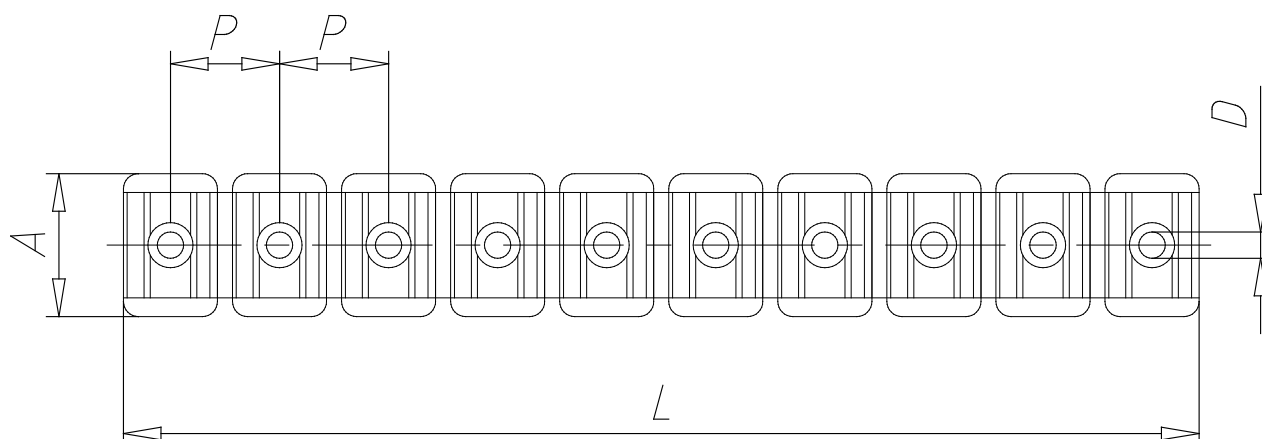

Mod. MPL - Tubes clamp

Product code: MPL-4

Datasheet creation date: 19/05/2026 08:32

Check the most updated document online [click here](#)

■ TECHNICAL DATA

Mod.	MPL-4
------	-------

Mod. MPL - Tubes clamp

Product code: MPL-4

DIMENSIONS

Ø TUBE	4
L (mm)	114
A (mm)	19
D (mm)	3.0
P (mm)	12
NPOS (mm)	10