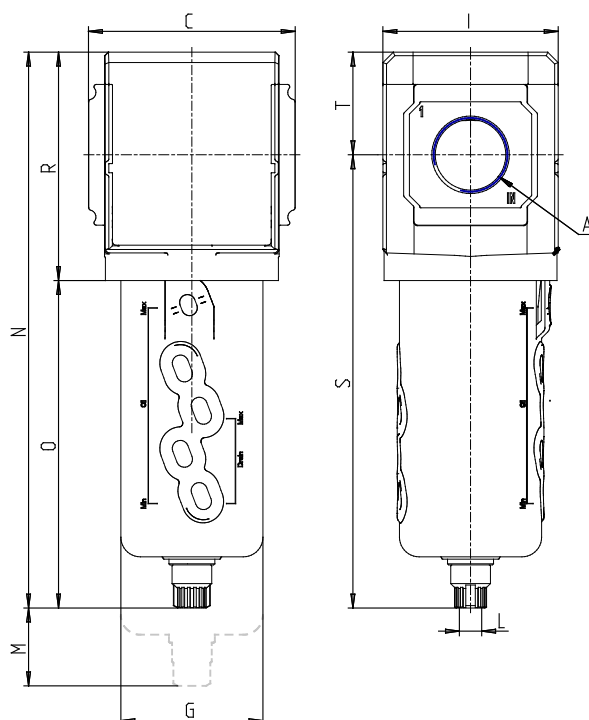

## Coalescing filters - Series MX

Product code: MX2-3/4-FC00-LH

Datasheet creation date: 10/03/2025 01:16

Check the most updated document online [click here](#)

### TECHNICAL DATA

<b>Series</b>	MX
<b>Size</b>	2
<b>Ports (IN - OUT)</b>	3/4 = G3/4
<b>Coalescing filter</b>	FC
<b>Filtering element</b>	0 = 0.01 µm (standard)
<b>Draining of condensate</b>	0 = semiautomatic-manual drain
<b>Visual blockage indicator</b>	= not present
<b>Flow direction</b>	LH = from right to left

### DIMENSIONS

<b>A</b>	G3/4
<b>C (mm)</b>	70.0
<b>D (mm)</b>	18.5
<b>G (mm)</b>	55.3
<b>I (mm)</b>	68
<b>L</b>	G 1/8
<b>M (mm)</b>	75
<b>N (mm)</b>	212
<b>O (mm)</b>	127
<b>P (mm)</b>	19.5
<b>R (mm)</b>	85
<b>S (mm)</b>	174.5
<b>T (mm)</b>	37.5
<b>Weight (kg)</b>	0.5