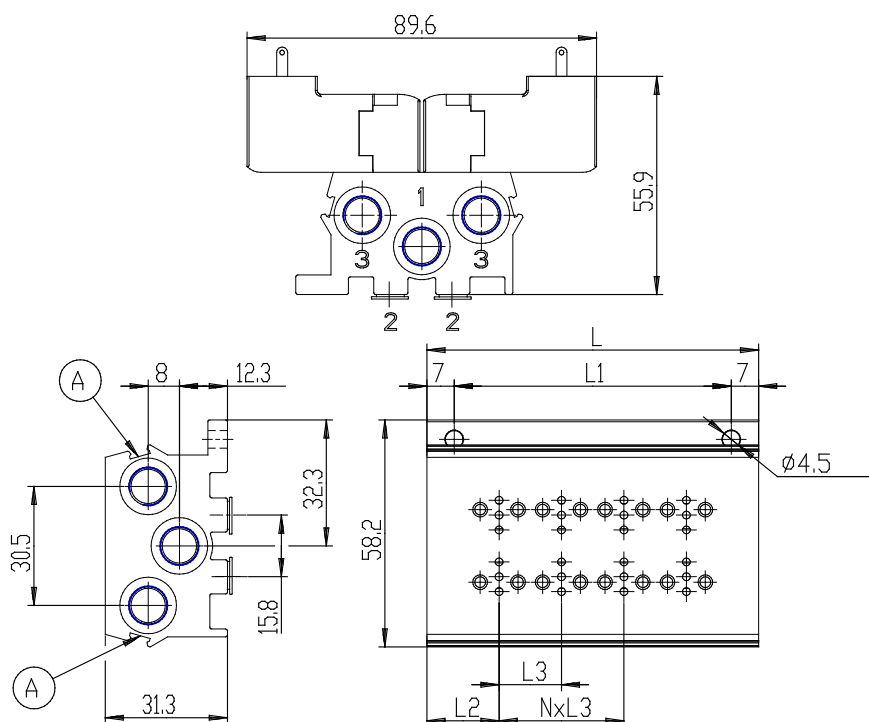

Double sided manifold rear outlets - Series P

Product code: P204-07

Datasheet creation date: 07/03/2025 16:15

Check the most updated document online [click here](#)

TECHNICAL DATA

Mod.	P204-07
N° of parts:	04
Ports	7= ø 3 tube rear ports

Double sided manifold rear outlets - Series P

Product code: P204-07

DIMENSIONS

L (mm)	53
L1 (mm)	39
L2 (mm)	18.5
L3 (mm)	16
1(P)	G1/8
3(R)	G1/8