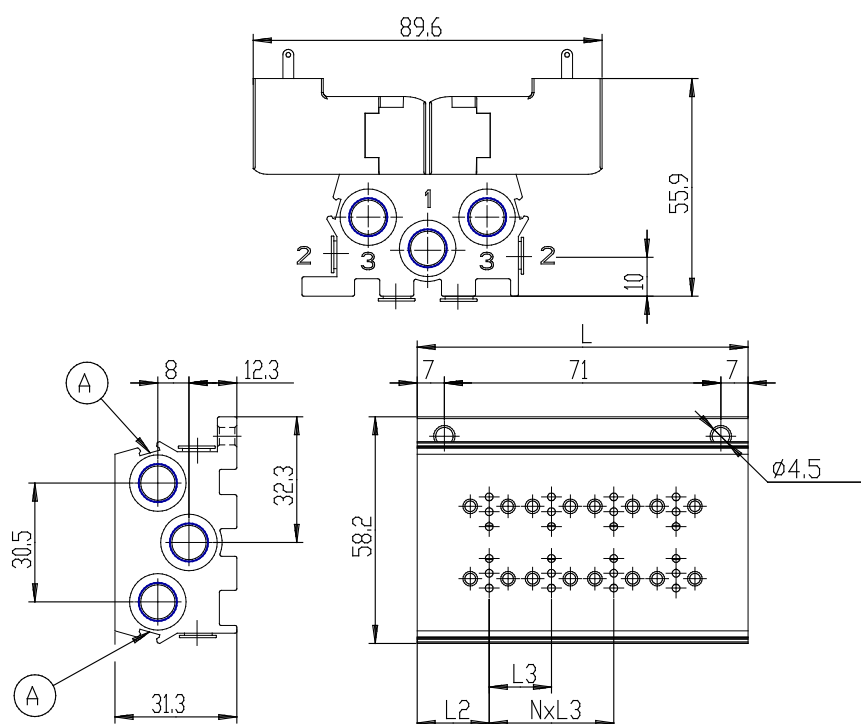

## Double sided manifold front outlets - Series P

Product code: P206-03

Datasheet creation date: 07/03/2025 16:15

Check the most updated document online [click here](#)

### TECHNICAL DATA

<b>Mod.</b>	P206-03
<b>N° of parts:</b>	06
<b>Ports</b>	3= ø 3 tube side port

## Double sided manifold front outlets - Series P

Product code: P206-03

### DIMENSIONS

<b>L (mm)</b>	69
<b>L1 (mm)</b>	55
<b>L2 (mm)</b>	18.5
<b>L3 (mm)</b>	16
<b>1(P)</b>	G1/8
<b>3(R)</b>	G1/8