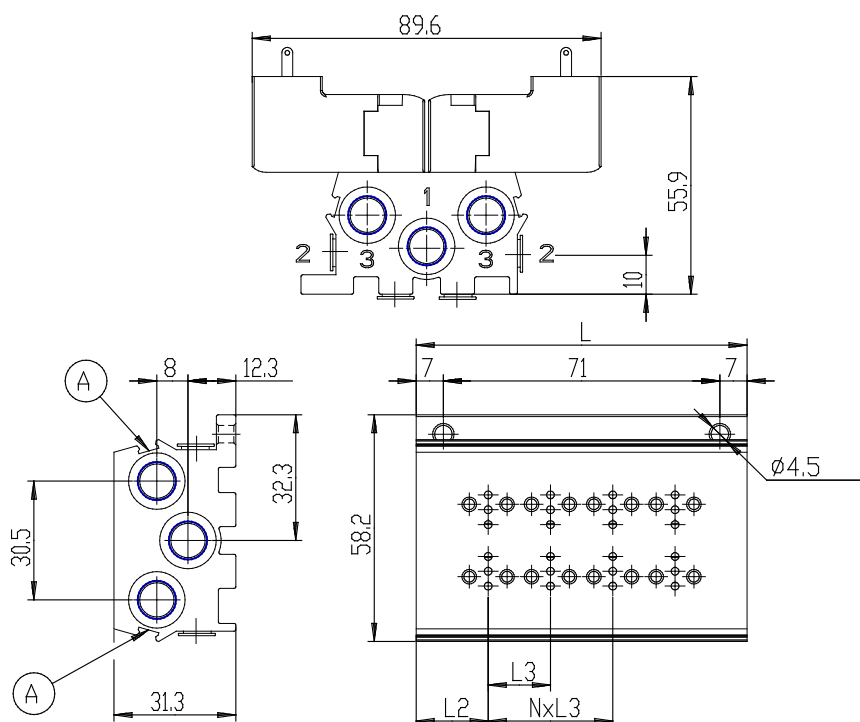

Double sided manifold front outlets - Series P

Product code: P208-03

Datasheet creation date: 07/03/2025 16:15

Check the most updated document online [click here](#)

TECHNICAL DATA

| | |
|--------------|-----------------------|
| Mod. | P208-03 |
| N° of parts: | 08 |
| Ports | 3= ø 3 tube side port |

Double sided manifold front outlets - Series P

Product code: P208-03

DIMENSIONS

| | |
|----------------|------|
| L (mm) | 85 |
| L1 (mm) | 71 |
| L2 (mm) | 18.5 |
| L3 (mm) | 16 |
| 1(P) | G1/8 |
| 3(R) | G1/8 |