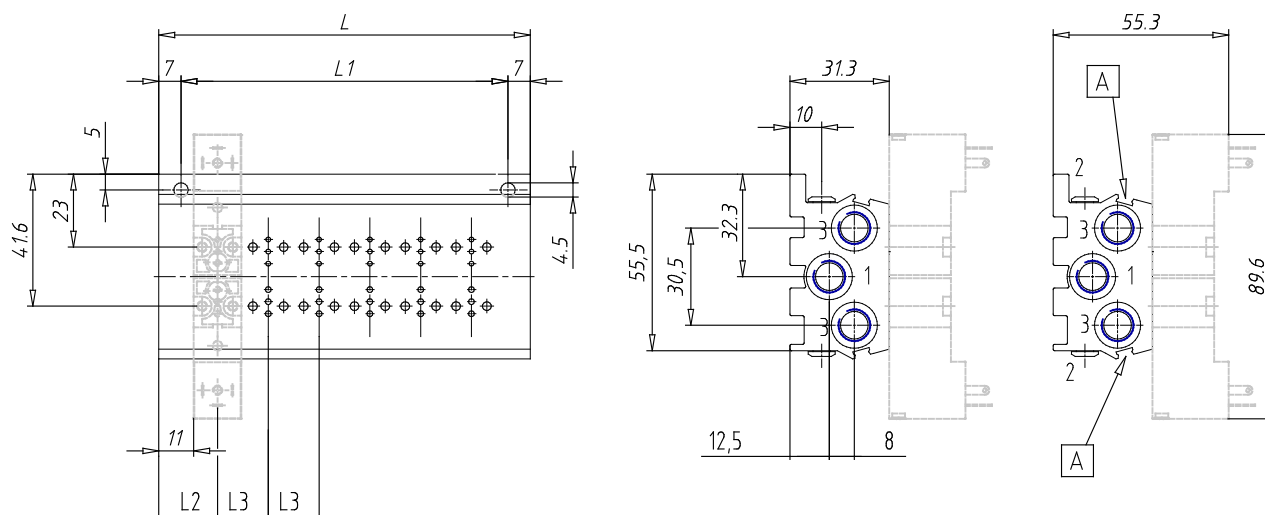

## Double sided manifold front outlets - Series P

Product code: P212-02

Datasheet creation date: 07/03/2025 16:15

Check the most updated document online [click here](#)

### TECHNICAL DATA

Mod.	P212-02
N° of parts:	12
Ports	2 = M5 thread - front outlets

## Double sided manifold front outlets - Series P

Product code: P212-02

### DIMENSIONS

<b>L (mm)</b>	117
<b>L1 (mm)</b>	103
<b>L2 (mm)</b>	18.5
<b>L3 (mm)</b>	16
<b>1(P)</b>	G1/8
<b>3(R)</b>	G1/8