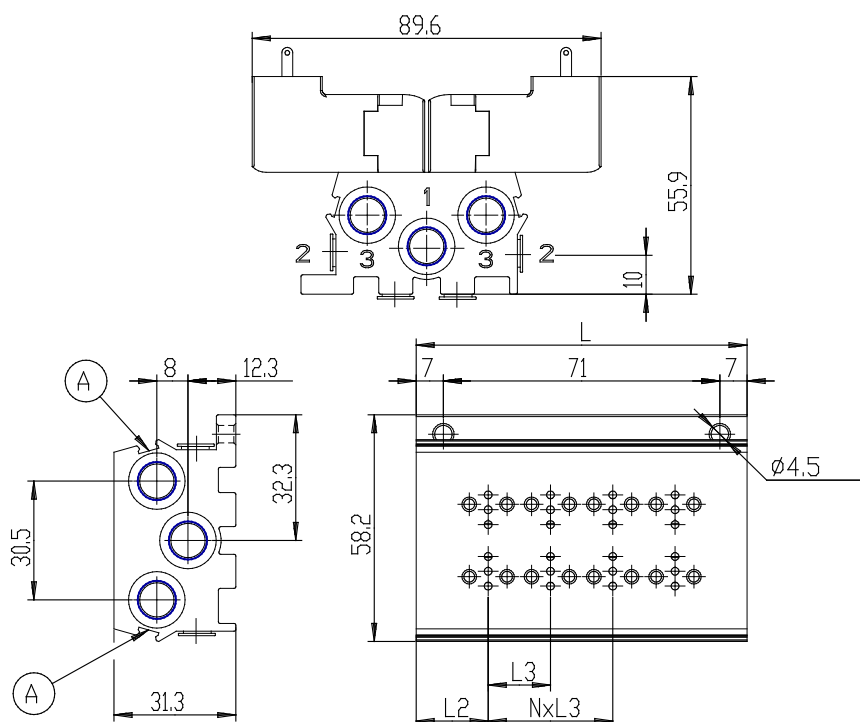

Double sided manifold front outlets - Series P

Product code: P212-03

Datasheet creation date: 07/03/2025 16:15

Check the most updated document online [click here](#)

TECHNICAL DATA

Mod.	P212-03
N° of parts:	12
Ports	3= \varnothing 3 tube side port

Double sided manifold front outlets - Series P

Product code: P212-03

DIMENSIONS

L (mm)	117
L1 (mm)	103
L2 (mm)	18.5
L3 (mm)	16
1(P)	G1/8
3(R)	G1/8