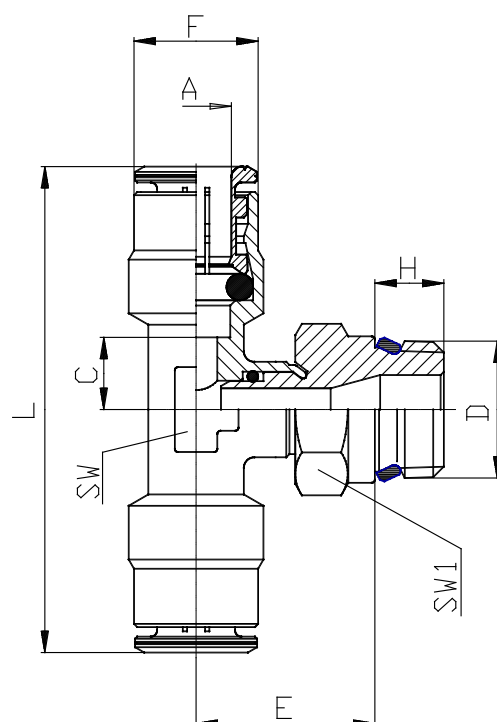

## Mod. P6430 - Fittings Serie 6000 inch

Product code: P6430 02-02

Datasheet creation date: 10/03/2025 10:27

Check the most updated document online [click here](#)

### ■ TECHNICAL DATA

Mod.	P6430 02-02
------	-------------

## Mod. P6430 - Fittings Serie 6000 inch

Product code: P6430 02-02

### DIMENSIONS

<b>A</b>	1/8
<b>D</b>	1/8
<b>C (INCH)</b>	0.138
<b>E (INCH)</b>	0.610
<b>F (INCH)</b>	0.354
<b>H (INCH)</b>	0.197
<b>M (INCH)</b>	0.689
<b>L (INCH)</b>	1.378
<b>SW (INCH)</b>	0.315
<b>SW1 (INCH)</b>	0.472