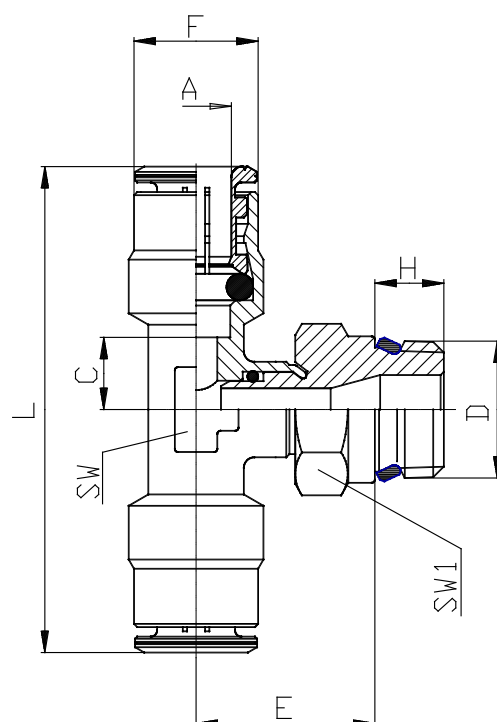

## Mod. P6430 - Fittings Serie 6000 inch

Product code: P6430 04-02

Datasheet creation date: 10/03/2025 10:27

Check the most updated document online [click here](#)

### TECHNICAL DATA

Mod.	P6430 04-02
------	-------------

## Mod. P6430 - Fittings Serie 6000 inch

Product code: P6430 04-02

### DIMENSIONS

<b>A</b>	1/4
<b>D</b>	1/8
<b>C (INCH)</b>	0.169
<b>E (INCH)</b>	0.610
<b>F (INCH)</b>	0.500
<b>H (INCH)</b>	0.197
<b>M (INCH)</b>	0.807
<b>L (INCH)</b>	1.614
<b>SW (INCH)</b>	0.354
<b>SW1 (INCH)</b>	0.472