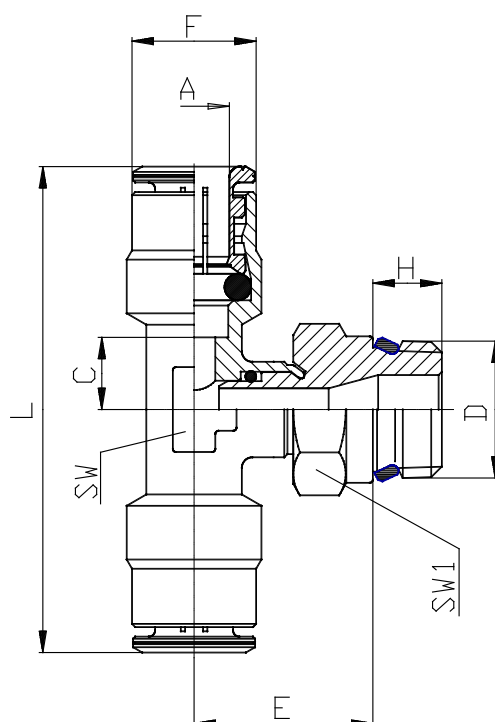

Mod. P6430 - Fittings Serie 6000 inch

Product code: P6430 04-04

Datasheet creation date: 10/03/2025 10:27

Check the most updated document online [click here](#)

TECHNICAL DATA

Mod.	P6430 04-04
------	-------------

Mod. P6430 - Fittings Serie 6000 inch

Product code: P6430 04-04

DIMENSIONS

A	1/4
D	1/4
C (INCH)	0.169
E (INCH)	0.630
F (INCH)	0.500
H (INCH)	0.256
M (INCH)	0.807
L (INCH)	1.614
SW (INCH)	0.354
SW1 (INCH)	0.551