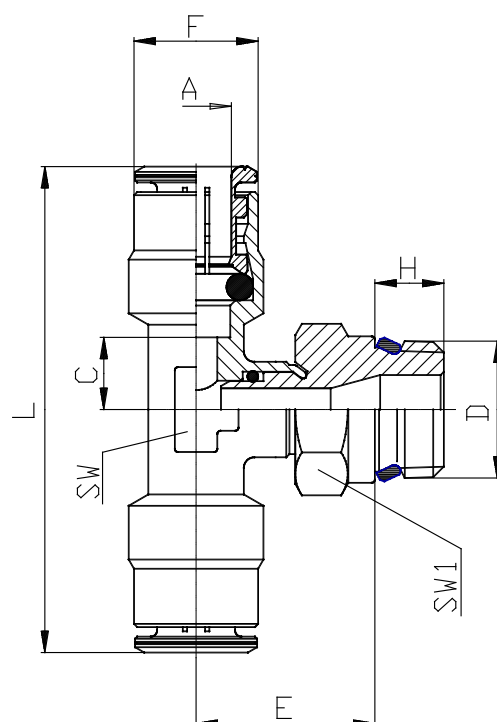

## Mod. P6430 - Fittings Serie 6000 inch

Product code: P6430 06-04

Datasheet creation date: 10/03/2025 10:27

Check the most updated document online [click here](#)

### ■ TECHNICAL DATA

Mod.	P6430 06-04
------	-------------

## Mod. P6430 - Fittings Serie 6000 inch

Product code: P6430 06-04

### DIMENSIONS

<b>A</b>	3/8
<b>D</b>	1/4
<b>C (INCH)</b>	0.236
<b>E (INCH)</b>	0.748
<b>F (INCH)</b>	0.650
<b>H (INCH)</b>	0.256
<b>M (INCH)</b>	1.024
<b>L (INCH)</b>	2.047
<b>SW (INCH)</b>	0.512
<b>SW1 (INCH)</b>	0.551