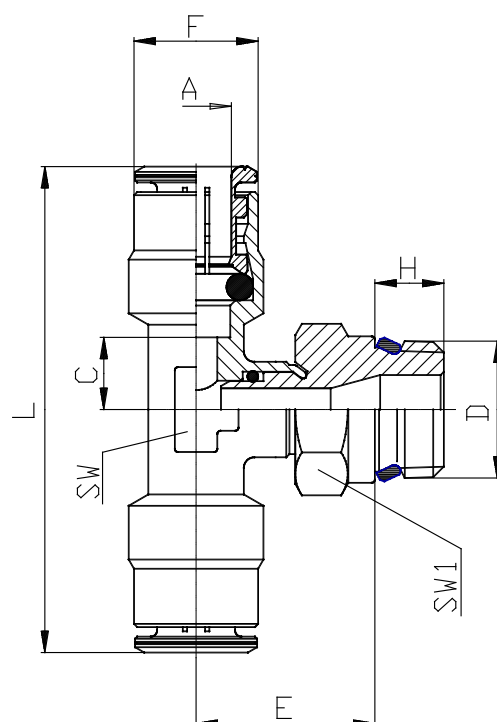

Mod. P6430 - Fittings Serie 6000 inch

Product code: P6430 53-04

Datasheet creation date: 10/03/2025 10:27

Check the most updated document online [click here](#)

■ TECHNICAL DATA

Mod.	P6430 53-04
------	-------------

Mod. P6430 - Fittings Serie 6000 inch

Product code: P6430 53-04

DIMENSIONS

A	5/32
D	1/4
C (INCH)	0.138
E (INCH)	0.610
F (INCH)	0.354
H (INCH)	0.256
M (INCH)	0.689
L (INCH)	1.378
SW (INCH)	0.315
SW1 (INCH)	0.551