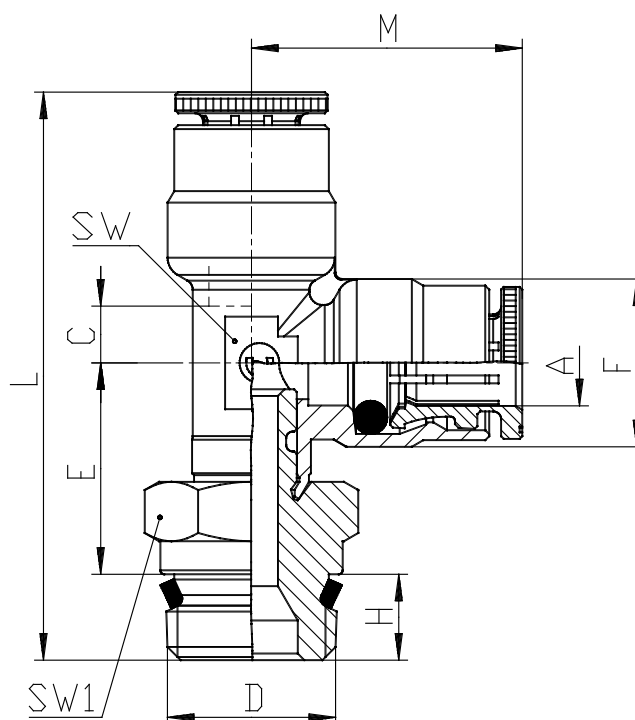

## Mod. P6440 - Fittings Serie 6000 inch

Product code: P6440 02-02

Datasheet creation date: 10/03/2025 10:27

Check the most updated document online [click here](#)

### TECHNICAL DATA

Mod.	P6440 02-02
------	-------------

## Mod. P6440 - Fittings Serie 6000 inch

Product code: P6440 02-02

### DIMENSIONS

<b>A</b>	1/8
<b>D</b>	1/8
<b>C (INCH)</b>	0.138
<b>E (INCH)</b>	0.610
<b>F (INCH)</b>	0.354
<b>H (INCH)</b>	0.197
<b>M (INCH)</b>	0.689
<b>L (INCH)</b>	1.496
<b>SW (INCH)</b>	0.315
<b>SW1 (INCH)</b>	0.472