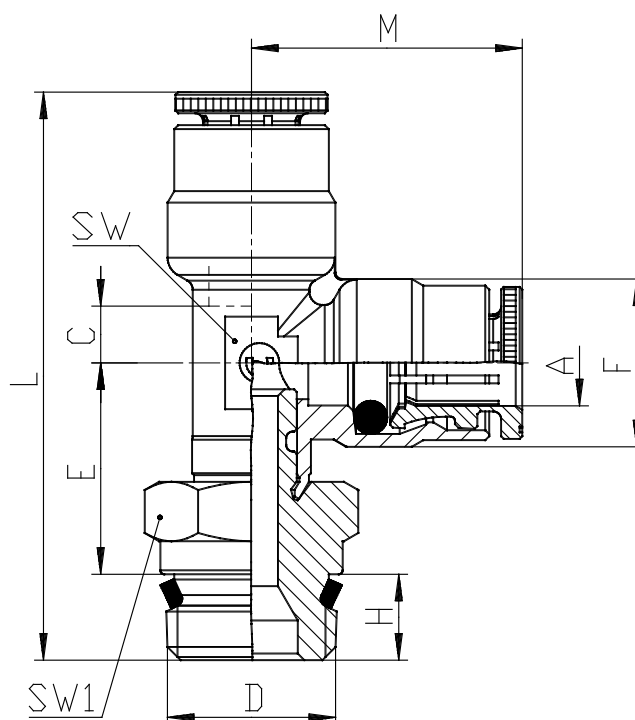

Mod. P6440 - Fittings Serie 6000 inch

Product code: P6440 04-02

Datasheet creation date: 10/03/2025 10:28

Check the most updated document online [click here](#)

TECHNICAL DATA

Mod.	P6440 04-02
------	-------------

Mod. P6440 - Fittings Serie 6000 inch

Product code: P6440 04-02

DIMENSIONS

A	1/4
D	1/8
C (INCH)	0.169
E (INCH)	0.610
F (INCH)	0.500
H (INCH)	0.197
M (INCH)	0.807
L (INCH)	1.614
SW (INCH)	0.354
SW1 (INCH)	0.472