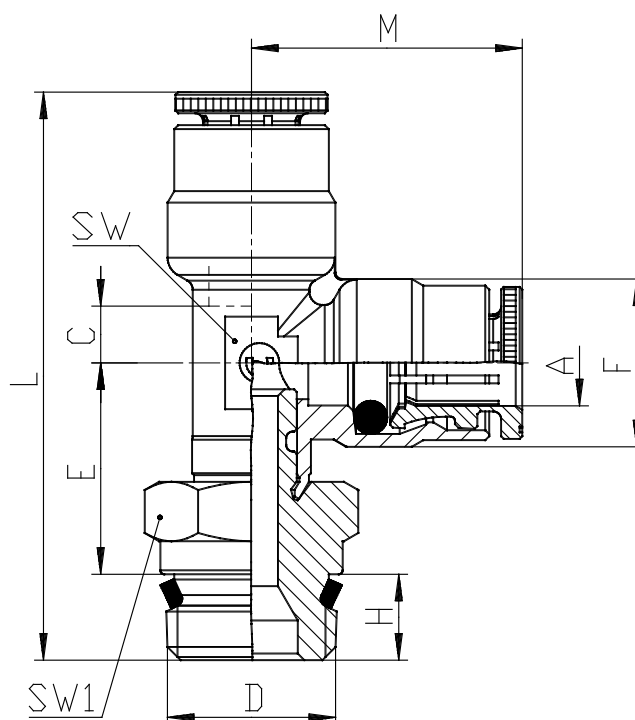

Mod. P6440 - Fittings Serie 6000 inch

Product code: P6440 04-04

Datasheet creation date: 10/03/2025 10:28

Check the most updated document online [click here](#)

TECHNICAL DATA

Mod.	P6440 04-04
------	-------------

Mod. P6440 - Fittings Serie 6000 inch

Product code: P6440 04-04

DIMENSIONS

A	1/4
D	1/4
C (INCH)	0.169
E (INCH)	0.630
F (INCH)	0.500
H (INCH)	0.256
M (INCH)	0.807
L (INCH)	1.693
SW (INCH)	0.354
SW1 (INCH)	0.551