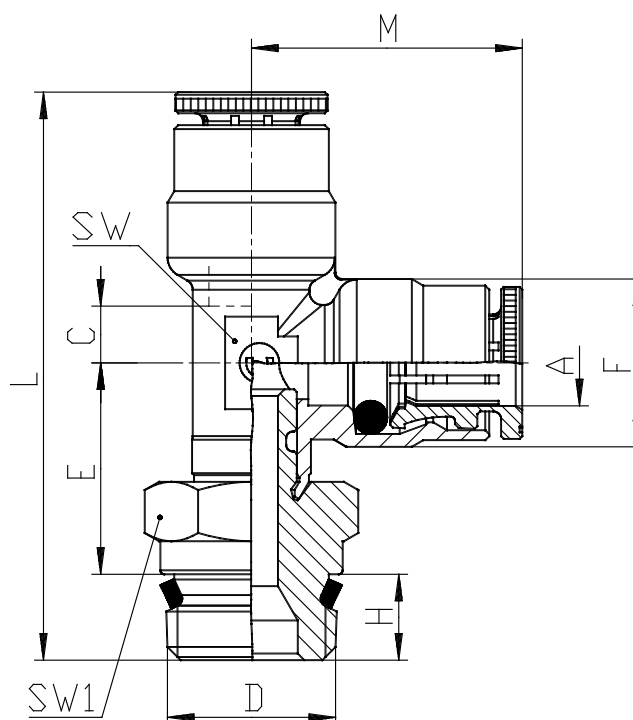

Mod. P6440 - Fittings Serie 6000 inch

Product code: P6440 04-06

Datasheet creation date: 10/03/2025 10:28

Check the most updated document online [click here](#)

TECHNICAL DATA

Mod.	P6440 04-06
------	-------------

Mod. P6440 - Fittings Serie 6000 inch

Product code: P6440 04-06

DIMENSIONS

A	1/4
D	3/8
C (INCH)	0.169
E (INCH)	0.650
F (INCH)	0.500
H (INCH)	0.295
M (INCH)	0.807
L (INCH)	1.752
SW (INCH)	0.354
SW1 (INCH)	0.748