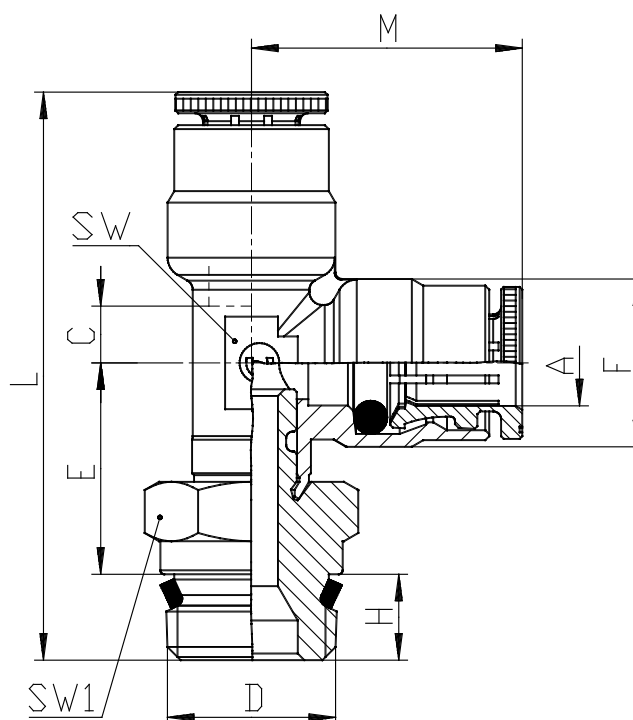

Mod. P6440 - Fittings Serie 6000 inch

Product code: P6440 06-04

Datasheet creation date: 10/03/2025 10:28

Check the most updated document online [click here](#)

TECHNICAL DATA

Mod.	P6440 06-04
------	-------------

Mod. P6440 - Fittings Serie 6000 inch

Product code: P6440 06-04

DIMENSIONS

A	3/8
D	1/4
C (INCH)	0.236
E (INCH)	0.748
F (INCH)	0.650
H (INCH)	0.256
M (INCH)	1.024
L (INCH)	2.028
SW (INCH)	0.512
SW1 (INCH)	0.551