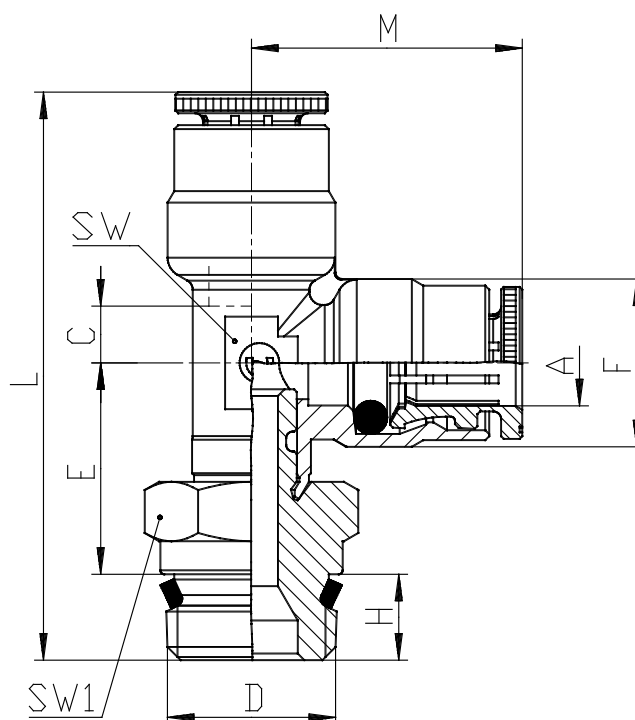

## Mod. P6440 - Fittings Serie 6000 inch

Product code: P6440 06-06

Datasheet creation date: 10/03/2025 10:28

Check the most updated document online [click here](#)

### TECHNICAL DATA

Mod.	P6440 06-06
------	-------------

## Mod. P6440 - Fittings Serie 6000 inch

Product code: P6440 06-06

### DIMENSIONS

<b>A</b>	3/8
<b>D</b>	3/8
<b>C (INCH)</b>	0.236
<b>E (INCH)</b>	0.787
<b>F (INCH)</b>	0.650
<b>H (INCH)</b>	0.295
<b>M (INCH)</b>	1.024
<b>L (INCH)</b>	2.106
<b>SW (INCH)</b>	0.512
<b>SW1 (INCH)</b>	0.748