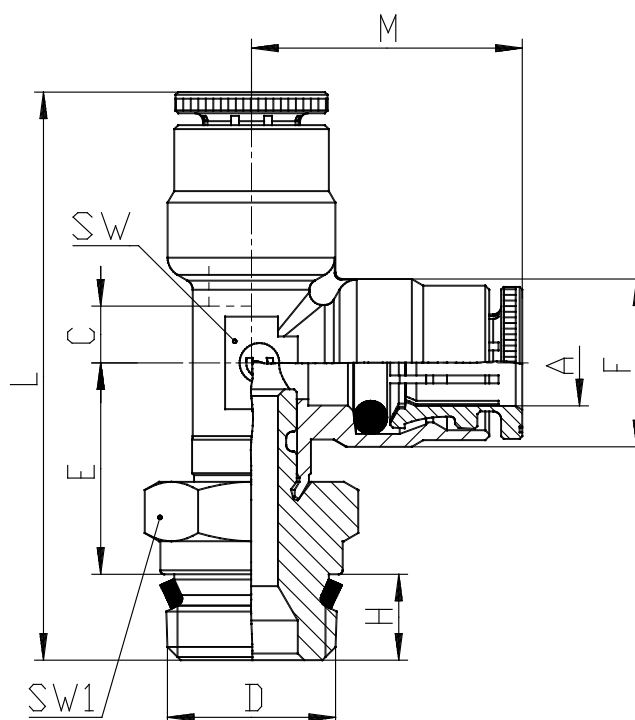

Mod. P6440 - Fittings Serie 6000 inch

Product code: P6440 53-04

Datasheet creation date: 10/03/2025 10:27

Check the most updated document online [click here](#)

TECHNICAL DATA

Mod.	P6440 53-04
------	-------------

Mod. P6440 - Fittings Serie 6000 inch

Product code: P6440 53-04

DIMENSIONS

A	5/32
D	1/4
C (INCH)	0.138
E (INCH)	0.610
F (INCH)	0.354
H (INCH)	0.256
M (INCH)	0.689
L (INCH)	1.555
SW (INCH)	0.315
SW1 (INCH)	0.551