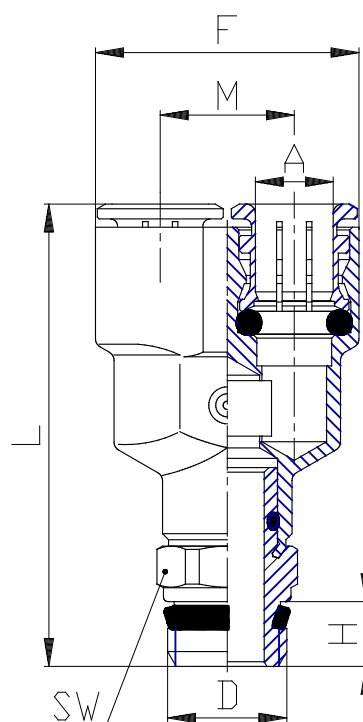

## Mod. P6450 - Fittings Serie 6000 inch

Product code: P6450 04-02

Datasheet creation date: 10/03/2025 10:28

Check the most updated document online [click here](#)

### ■ TECHNICAL DATA

Mod.	P6450 04-02
------	-------------

## Mod. P6450 - Fittings Serie 6000 inch

Product code: P6450 04-02

### DIMENSIONS

<b>A</b>	1/4
<b>D</b>	1/8
<b>F (INCH)</b>	0.965
<b>H (INCH)</b>	0.197
<b>M (INCH)</b>	0.492
<b>L (INCH)</b>	1.437
<b>SW (INCH)</b>	0.472