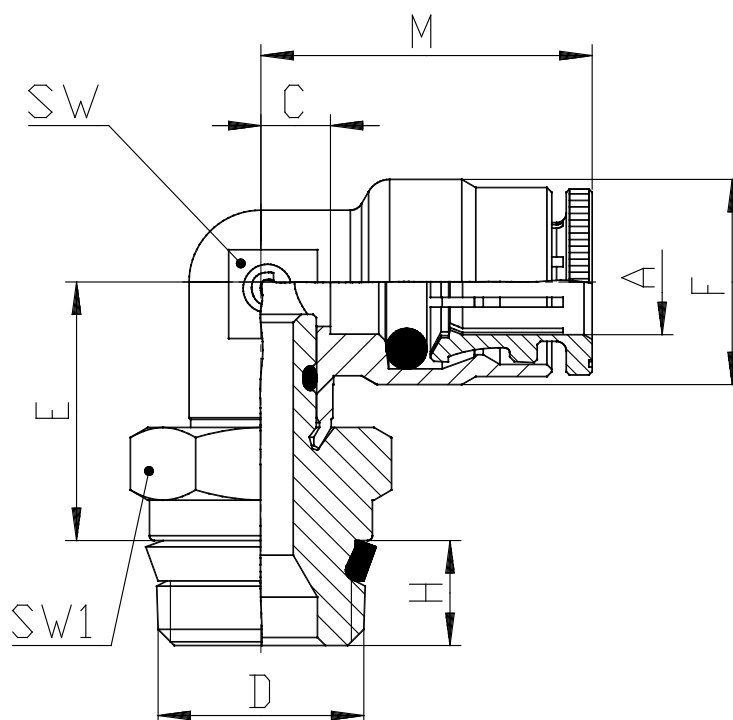

## Mod. P6520 - Fittings Serie 6000 inch

Product code: P6520 04-06

Datasheet creation date: 10/03/2025 10:31

Check the most updated document online [click here](#)

### TECHNICAL DATA

Mod.	P6520 04-06
------	-------------

## Mod. P6520 - Fittings Serie 6000 inch

Product code: P6520 04-06

### DIMENSIONS

<b>A</b>	1/4
<b>D</b>	3/8
<b>C (INCH)</b>	0.169
<b>E (INCH)</b>	0.650
<b>F (INCH)</b>	0.500
<b>H (INCH)</b>	0.295
<b>M (INCH)</b>	0.807
<b>SW (INCH)</b>	0.354
<b>SW1 (INCH)</b>	0.748