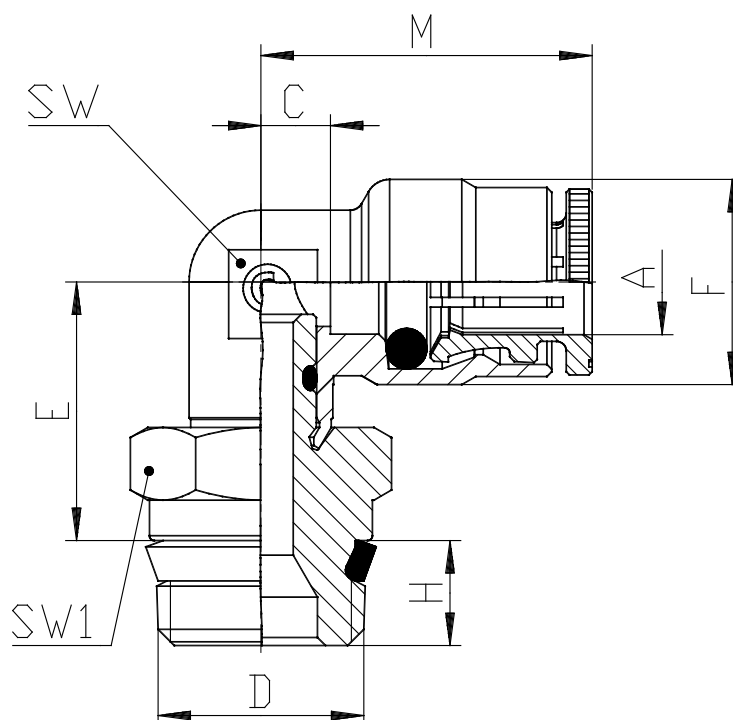

Mod. P6520 - Fittings Serie 6000 inch

Product code: P6520 05-04

Datasheet creation date: 10/03/2025 10:31

Check the most updated document online [click here](#)

TECHNICAL DATA

Mod.	P6520 05-04
------	-------------

Mod. P6520 - Fittings Serie 6000 inch

Product code: P6520 05-04

DIMENSIONS

A	5/16
D	1/4
C (INCH)	0.197
E (INCH)	0.669
F (INCH)	0.559
H (INCH)	0.256
M (INCH)	0.866
SW (INCH)	0.433
SW1 (INCH)	0.551