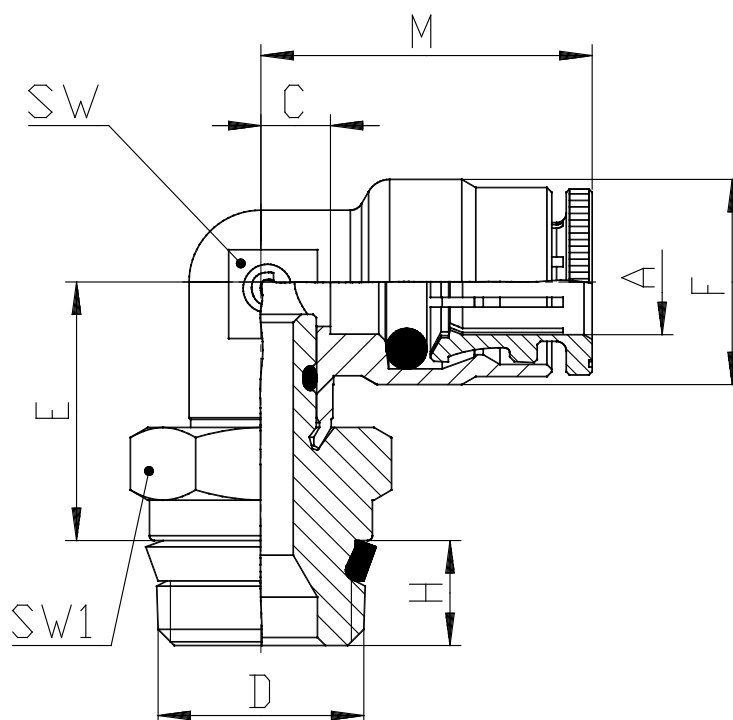

Mod. P6520 - Fittings Serie 6000 inch

Product code: P6520 05-06

Datasheet creation date: 10/03/2025 10:31

Check the most updated document online [click here](#)

TECHNICAL DATA

| | |
|------|-------------|
| Mod. | P6520 05-06 |
|------|-------------|

Mod. P6520 - Fittings Serie 6000 inch

Product code: P6520 05-06

DIMENSIONS

| | |
|-------------------|-------|
| A | 5/16 |
| D | 3/8 |
| C (INCH) | 0.197 |
| E (INCH) | 0.689 |
| F (INCH) | 0.559 |
| H (INCH) | 0.295 |
| M (INCH) | 0.866 |
| SW (INCH) | 0.433 |
| SW1 (INCH) | 0.748 |