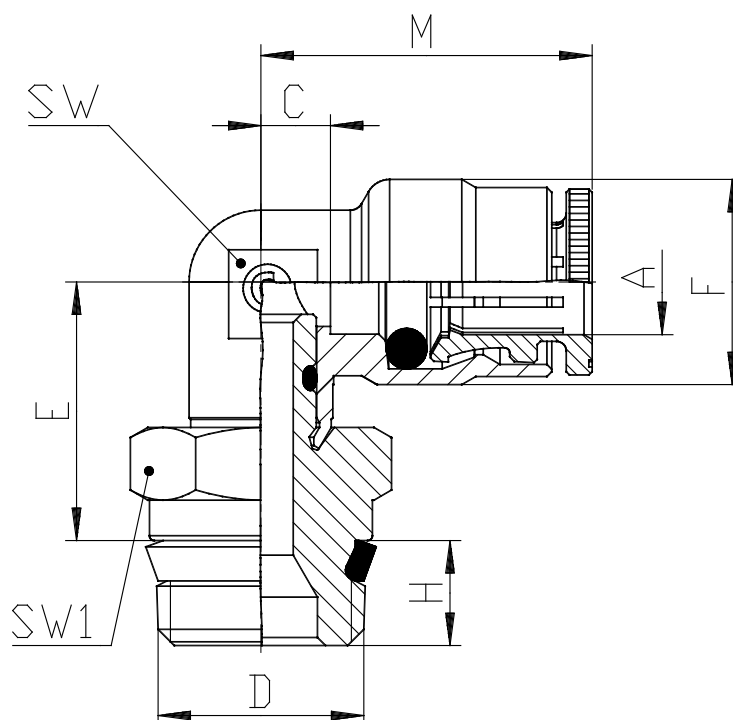

## Mod. P6520 - Fittings Serie 6000 inch

Product code: P6520 06-02

Datasheet creation date: 10/03/2025 10:31

Check the most updated document online [click here](#)

### TECHNICAL DATA

Mod.	P6520 06-02
------	-------------

## Mod. P6520 - Fittings Serie 6000 inch

Product code: P6520 06-02

### DIMENSIONS

<b>A</b>	3/8
<b>D</b>	1/8
<b>C (INCH)</b>	0.236
<b>E (INCH)</b>	0.748
<b>F (INCH)</b>	0.650
<b>H (INCH)</b>	0.197
<b>M (INCH)</b>	1.024
<b>SW (INCH)</b>	0.512
<b>SW1 (INCH)</b>	0.551