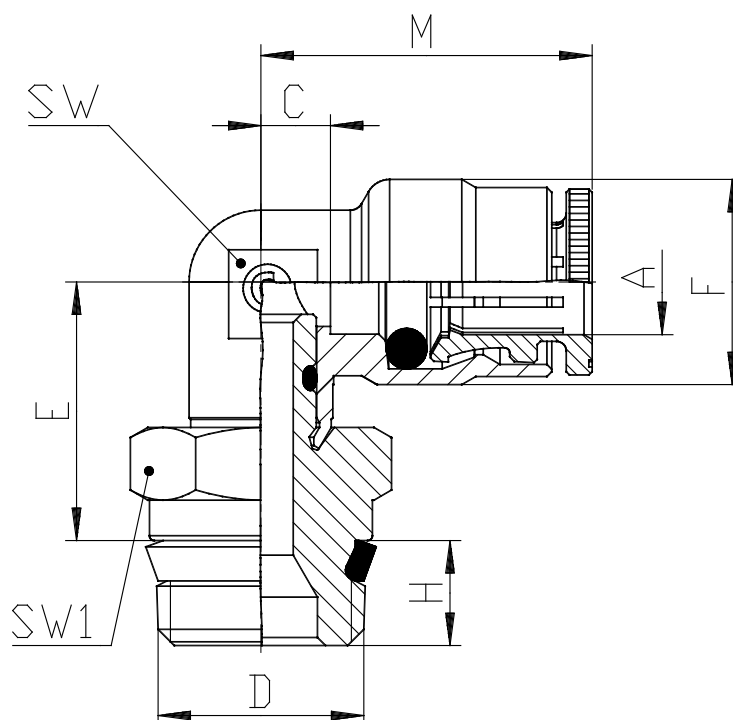

Mod. P6520 - Fittings Serie 6000 inch

Product code: P6520 06-04

Datasheet creation date: 10/03/2025 10:31

Check the most updated document online [click here](#)

TECHNICAL DATA

| | |
|------|-------------|
| Mod. | P6520 06-04 |
|------|-------------|

Mod. P6520 - Fittings Serie 6000 inch

Product code: P6520 06-04

DIMENSIONS

| | |
|-------------------|-------|
| A | 3/8 |
| D | 1/4 |
| C (INCH) | 0.236 |
| E (INCH) | 0.748 |
| F (INCH) | 0.650 |
| H (INCH) | 0.256 |
| M (INCH) | 1.024 |
| SW (INCH) | 0.512 |
| SW1 (INCH) | 0.551 |