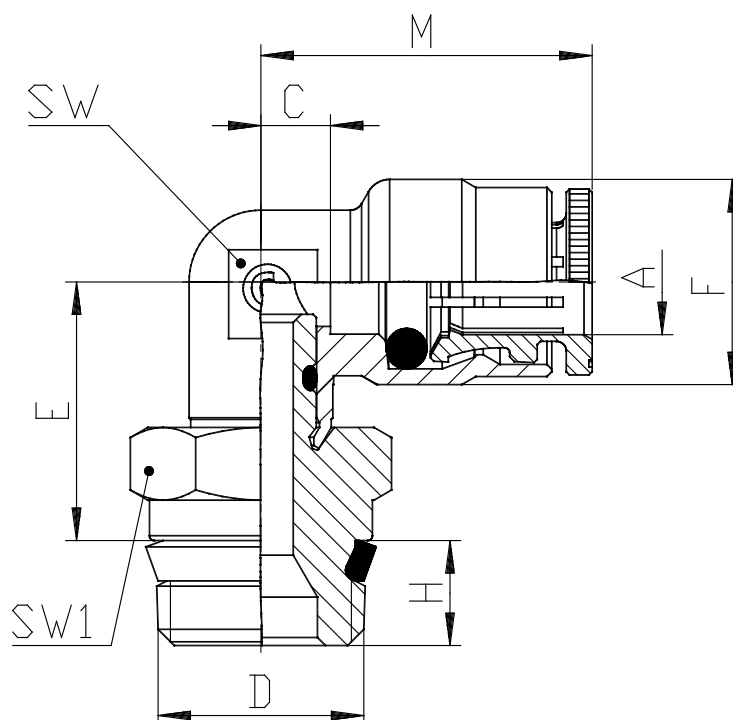

Mod. P6520 - Fittings Serie 6000 inch

Product code: P6520 06-06

Datasheet creation date: 10/03/2025 10:31

Check the most updated document online [click here](#)

TECHNICAL DATA

Mod.	P6520 06-06
------	-------------

Mod. P6520 - Fittings Serie 6000 inch

Product code: P6520 06-06

DIMENSIONS

A	3/8
D	3/8
C (INCH)	0.236
E (INCH)	0.787
F (INCH)	0.650
H (INCH)	0.295
M (INCH)	1.024
SW (INCH)	0.512
SW1 (INCH)	0.748