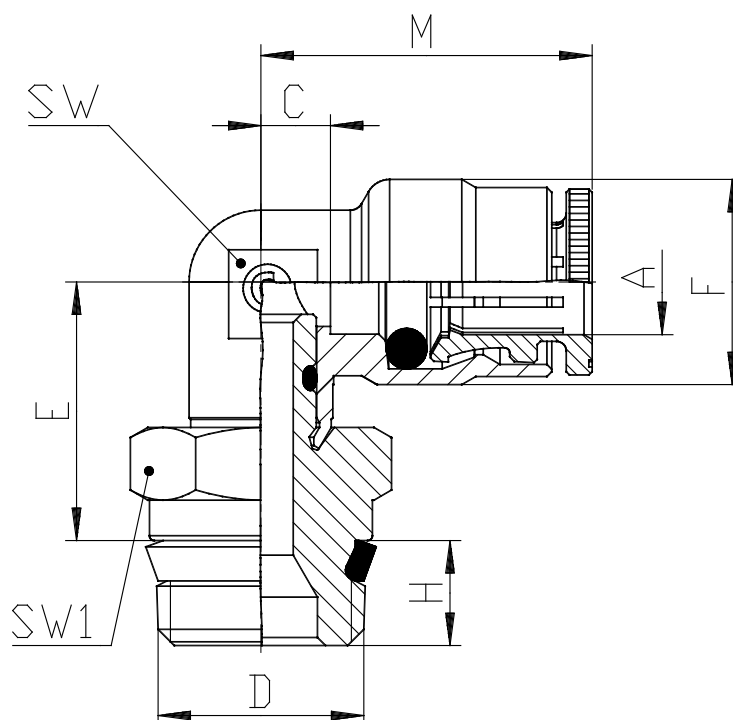

## Mod. P6520 - Fittings Serie 6000 inch

Product code: P6520 06-08

Datasheet creation date: 10/03/2025 10:31

Check the most updated document online [click here](#)

### TECHNICAL DATA

Mod.	P6520 06-08
------	-------------

## Mod. P6520 - Fittings Serie 6000 inch

Product code: P6520 06-08

### DIMENSIONS

<b>A</b>	3/8
<b>D</b>	1/2
<b>C (INCH)</b>	0.236
<b>E (INCH)</b>	0.807
<b>F (INCH)</b>	0.650
<b>H (INCH)</b>	0.335
<b>M (INCH)</b>	1.024
<b>SW (INCH)</b>	0.512
<b>SW1 (INCH)</b>	0.866