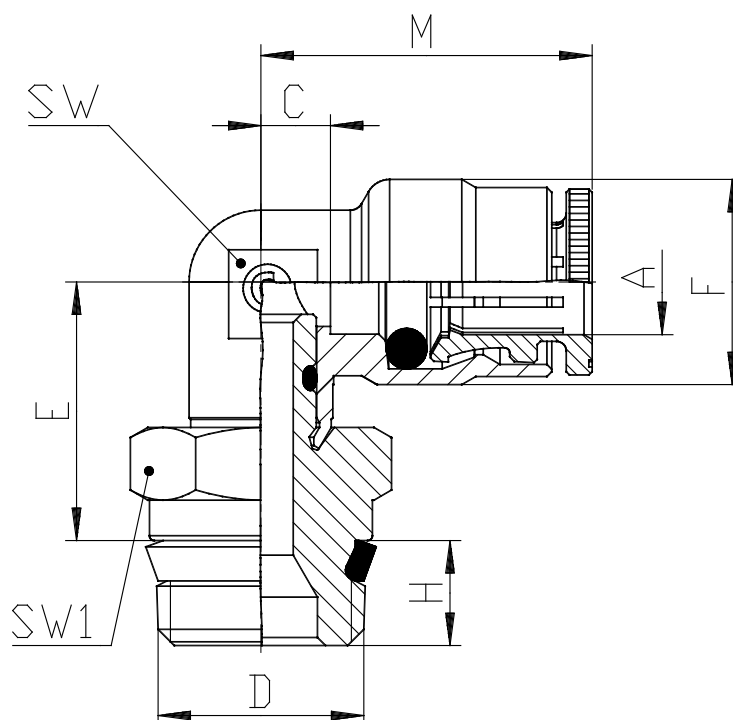

Mod. P6520 - Fittings Serie 6000 inch

Product code: P6520 08-04

Datasheet creation date: 10/03/2025 10:30

Check the most updated document online [click here](#)

TECHNICAL DATA

Mod.	P6520 08-04
------	-------------

Mod. P6520 - Fittings Serie 6000 inch

Product code: P6520 08-04

DIMENSIONS

A	1/2
D	1/4
C (INCH)	0.287
E (INCH)	0.827
F (INCH)	0.776
H (INCH)	0.256
M (INCH)	1.043
SW (INCH)	0.591
SW1 (INCH)	0.669