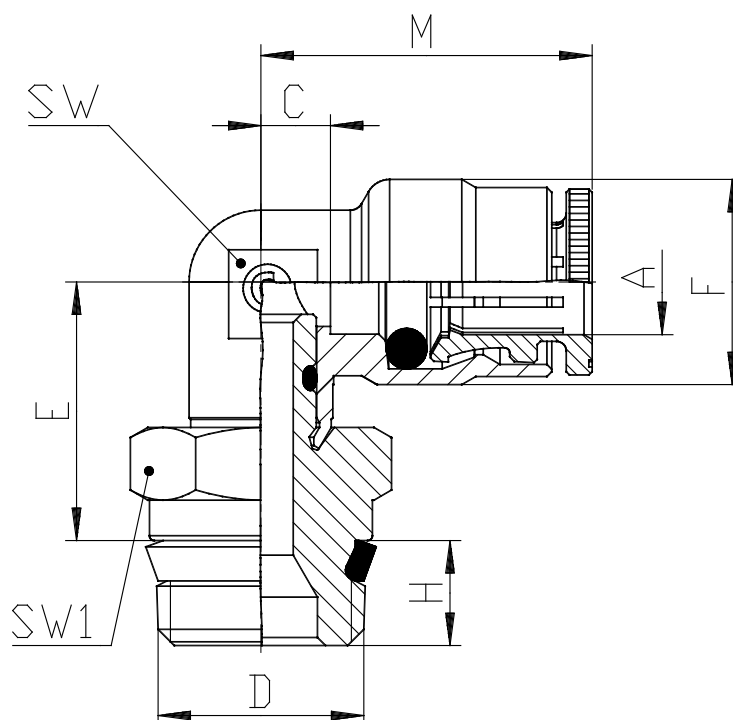

Mod. P6520 - Fittings Serie 6000 inch

Product code: P6520 08-08

Datasheet creation date: 10/03/2025 10:30

Check the most updated document online [click here](#)

TECHNICAL DATA

Mod.	P6520 08-08
------	-------------

Mod. P6520 - Fittings Serie 6000 inch

Product code: P6520 08-08

DIMENSIONS

A	1/2
D	1/2
C (INCH)	0.287
E (INCH)	0.846
F (INCH)	0.776
H (INCH)	0.335
M (INCH)	1.043
SW (INCH)	0.591
SW1 (INCH)	0.866