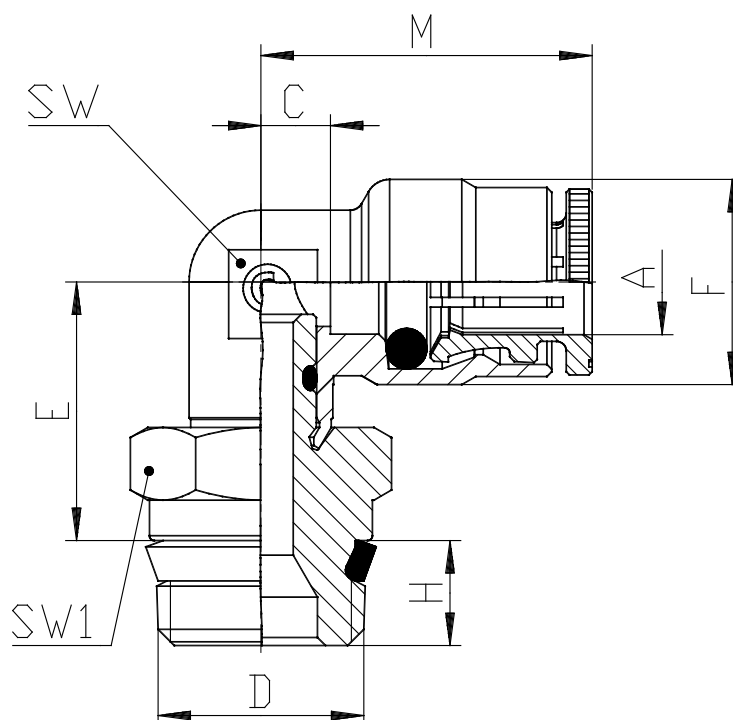

## Mod. P6520 - Fittings Serie 6000 inch

Product code: P6520 53-02

Datasheet creation date: 10/03/2025 10:30

Check the most updated document online [click here](#)

### TECHNICAL DATA

Mod.	P6520 53-02
------	-------------

## Mod. P6520 - Fittings Serie 6000 inch

Product code: P6520 53-02

### DIMENSIONS

<b>A</b>	5/32
<b>D</b>	1/8
<b>C (INCH)</b>	0.138
<b>E (INCH)</b>	0.591
<b>F (INCH)</b>	0.354
<b>H (INCH)</b>	0.197
<b>M (INCH)</b>	0.689
<b>SW (INCH)</b>	0.315
<b>SW1 (INCH)</b>	0.472