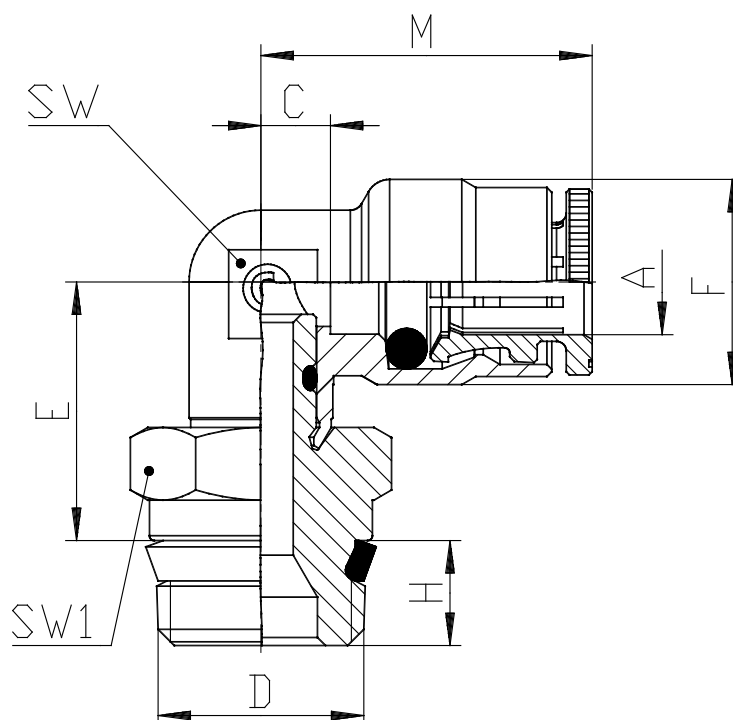

## Mod. P6520 - Fittings Serie 6000 inch

Product code: P6520 53-04

Datasheet creation date: 10/03/2025 10:30

Check the most updated document online [click here](#)

### TECHNICAL DATA

Mod.	P6520 53-04
------	-------------

## Mod. P6520 - Fittings Serie 6000 inch

Product code: P6520 53-04

### DIMENSIONS

<b>A</b>	5/32
<b>D</b>	1/4
<b>C (INCH)</b>	0.138
<b>E (INCH)</b>	0.610
<b>F (INCH)</b>	0.354
<b>H (INCH)</b>	0.256
<b>M (INCH)</b>	0.689
<b>SW (INCH)</b>	0.315
<b>SW1 (INCH)</b>	0.551