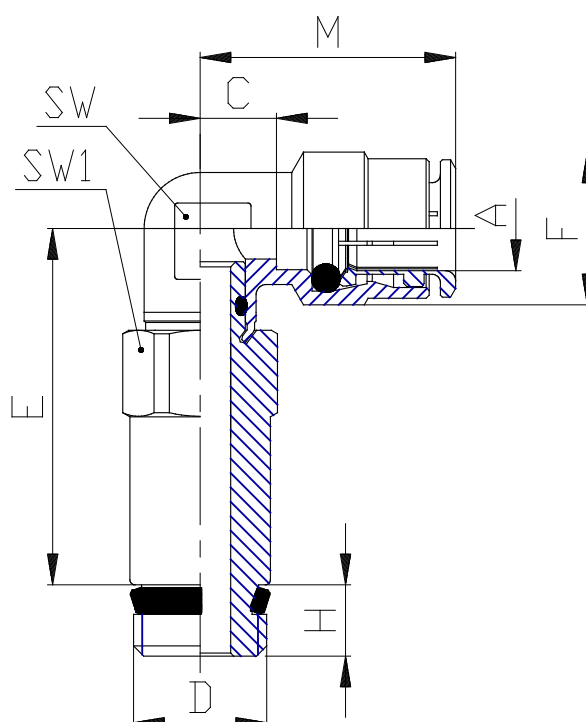

Mod. P6525 - Fittings Serie 6000 inch

Product code: P6525 04-02

Datasheet creation date: 10/03/2025 10:31

Check the most updated document online [click here](#)

TECHNICAL DATA

Mod.	P6525 04-02
------	-------------

Mod. P6525 - Fittings Serie 6000 inch

Product code: P6525 04-02

DIMENSIONS

A	1/4
D	1/8
C (INCH)	0.157
E (INCH)	1.339
F (INCH)	0.500
H (INCH)	0.197
M (INCH)	0.787
SW (INCH)	0.354
SW1 (INCH)	0.472