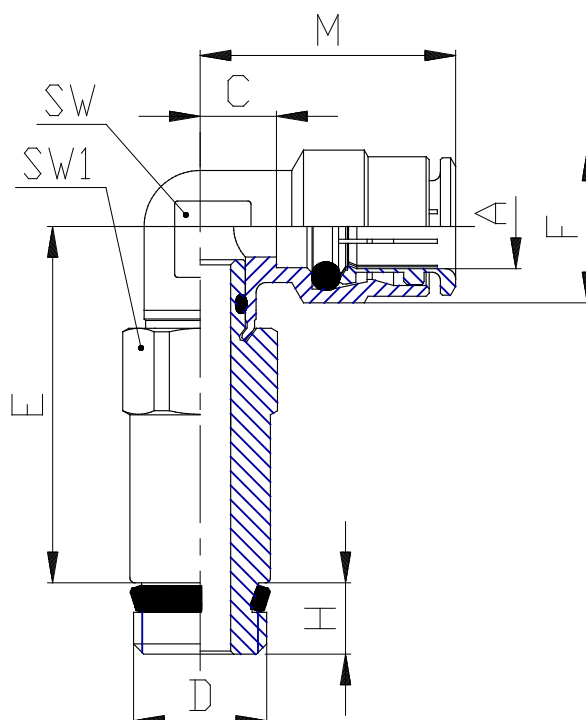

Mod. P6525 - Fittings Serie 6000 inch

Product code: P6525 04-04

Datasheet creation date: 10/03/2025 10:31

Check the most updated document online [click here](#)

■ TECHNICAL DATA

Mod.	P6525 04-04
------	-------------

Mod. P6525 - Fittings Serie 6000 inch

Product code: P6525 04-04

DIMENSIONS

A	1/4
D	1/4
C (INCH)	0.157
E (INCH)	1.339
F (INCH)	0.500
H (INCH)	0.256
M (INCH)	0.787
SW (INCH)	0.354
SW1 (INCH)	0.551