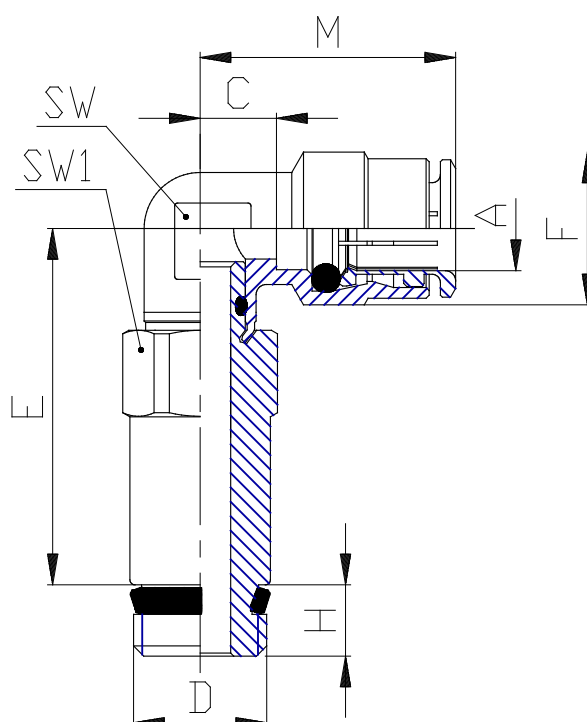

## Mod. P6525 - Fittings Serie 6000 inch

Product code: P6525 06-02

Datasheet creation date: 10/03/2025 10:31

Check the most updated document online [click here](#)

### TECHNICAL DATA

Mod.	P6525 06-02
------	-------------

## Mod. P6525 - Fittings Serie 6000 inch

Product code: P6525 06-02

### DIMENSIONS

<b>A</b>	3/8
<b>D</b>	1/8
<b>C (INCH)</b>	0.256
<b>E (INCH)</b>	1.378
<b>F (INCH)</b>	0.650
<b>H (INCH)</b>	0.197
<b>M (INCH)</b>	1.043
<b>SW (INCH)</b>	0.512
<b>SW1 (INCH)</b>	0.551