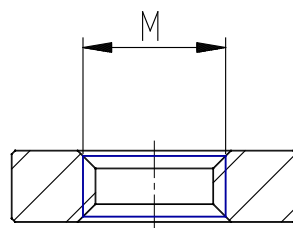

Slot nut 6 - rectangular type - Mod. PCV

Product code: PCV-5E-C6-M4Q

Datasheet creation date: 07/03/2025 15:39

Check the most updated document online [click here](#)

TECHNICAL DATA

Mod.	PCV-5E-C6-M4Q
------	---------------

Slot nut 6 - rectangular type - Mod. PCV

Product code: PCV-5E-C6-M4Q

DIMENSIONS

Mod.	PCV-5E-C6-M4Q
------	---------------