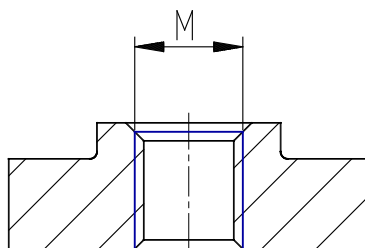

Slot nut for sensor CSH - Mod. PCV

Product code: PCV-5E-CS-M3

Datasheet creation date: 07/03/2025 15:39

Check the most updated document online [click here](#)

■ TECHNICAL DATA

Mod.	PCV-5E-CS-M3
------	--------------

Slot nut for sensor CSH - Mod. PCV

Product code: PCV-5E-CS-M3

DIMENSIONS

Mod.	PCV-5E-CS-M3
-------------	--------------