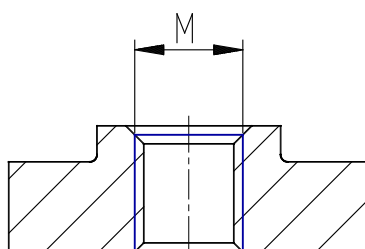

Slot nut for sensor CSH - Mod. PCV

Product code: PCV-5E-CS-M4

Datasheet creation date: 07/03/2025 15:39

Check the most updated document online [click here](#)

■ TECHNICAL DATA

Mod.	PCV-5E-CS-M4
------	--------------

Slot nut for sensor CSH - Mod. PCV

Product code: PCV-5E-CS-M4

DIMENSIONS

Mod.	PCV-5E-CS-M4
-------------	--------------