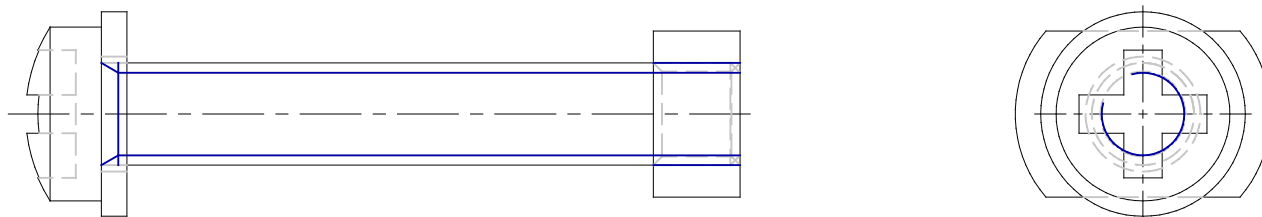

Mod. PCV - Accessory to mount valves on the cylinder

Product code: PCV-61-K4

Datasheet creation date: 07/03/2025 16:03

Check the most updated document online [click here](#)

TECHNICAL DATA

Mod.	PCV-61-K4
------	-----------

Mod. PCV - Accessory to mount valves on the cylinder

Product code: PCV-61-K4

DIMENSIONS

Mod.	PCV-61-K4
------	-----------