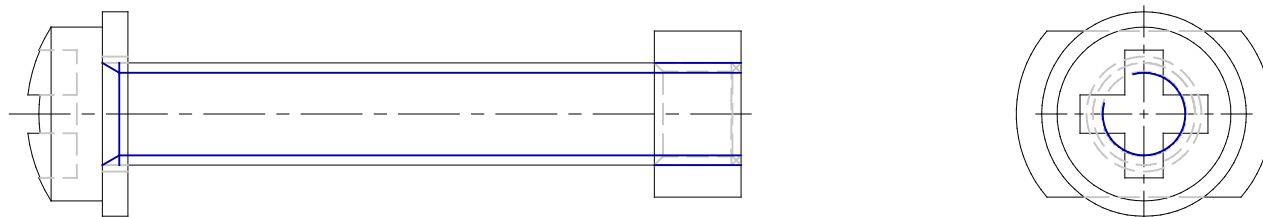

Mod. PCV - Accessory to mount valves on the cylinder

Product code: PCV-61-K8

Datasheet creation date: 07/03/2025 16:03

Check the most updated document online [click here](#)

TECHNICAL DATA

Mod.	PCV-61-K8
------	-----------

Mod. PCV - Accessory to mount valves on the cylinder

Product code: PCV-61-K8

DIMENSIONS

Mod.	PCV-61-K8
-------------	-----------