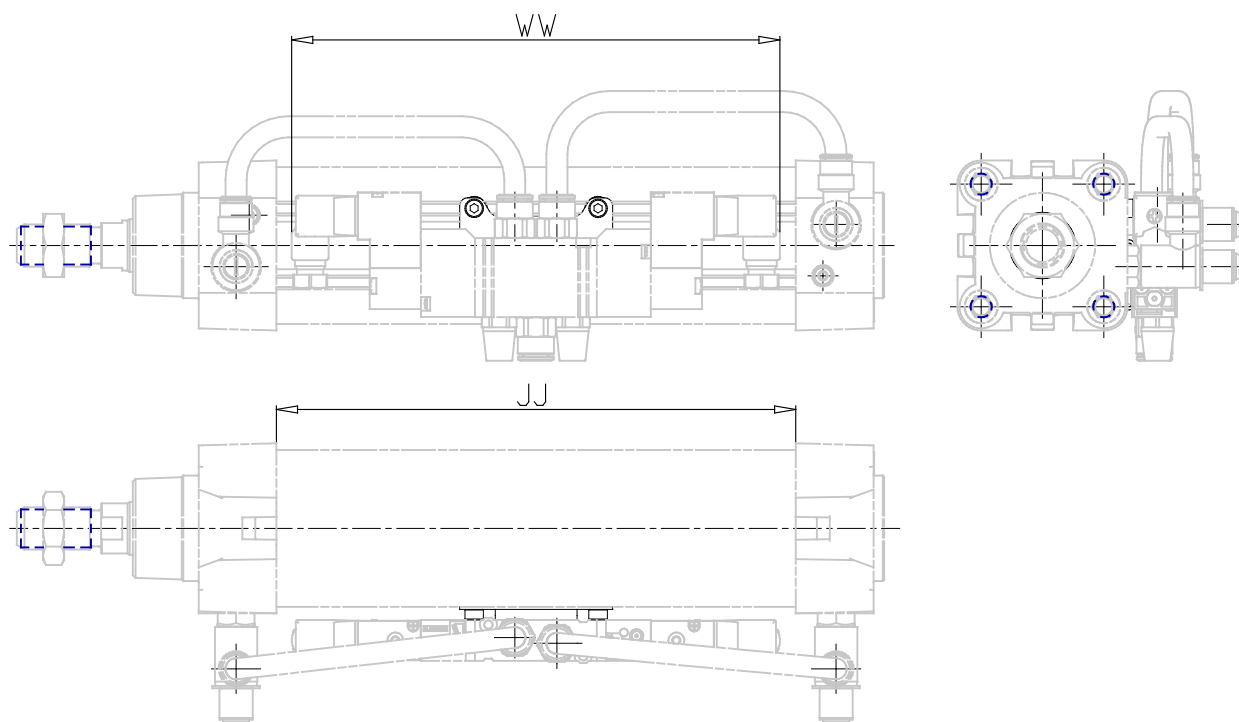

Mod. PCV - Accessory to mount valves on the cylinder

Product code: PCV-62-K3

Datasheet creation date: 07/03/2025 16:04

Check the most updated document online [click here](#)

TECHNICAL DATA

Mod.	PCV-62-K3
------	-----------

Mod. PCV - Accessory to mount valves on the cylinder

Product code: PCV-62-K3

DIMENSIONS

Mod.	PCV-62-K3
------	-----------