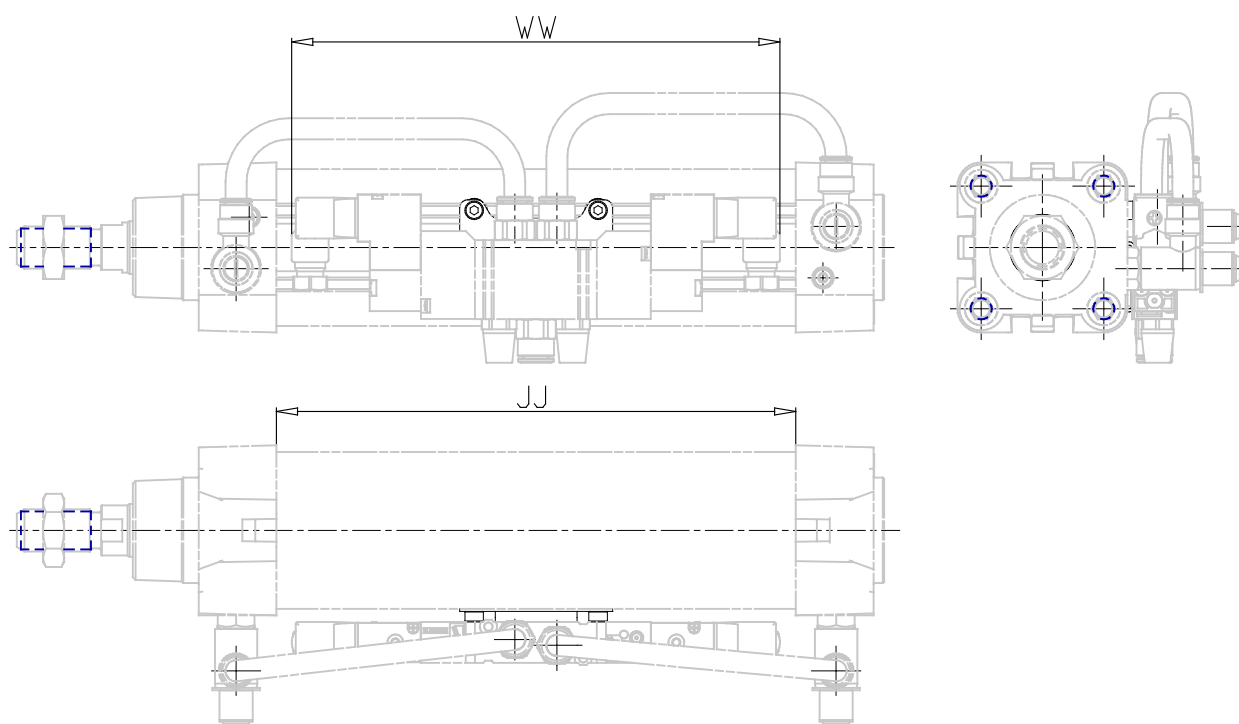

## Mod. PCV - Accessory to mount valves on the cylinder

Product code: PCV-62-K4

Datasheet creation date: 07/03/2025 16:04

Check the most updated document online [click here](#)

### TECHNICAL DATA

Mod.	PCV-62-K4
------	-----------

### **DIMENSIONS**

Mod.	PCV-62-K4
------	-----------