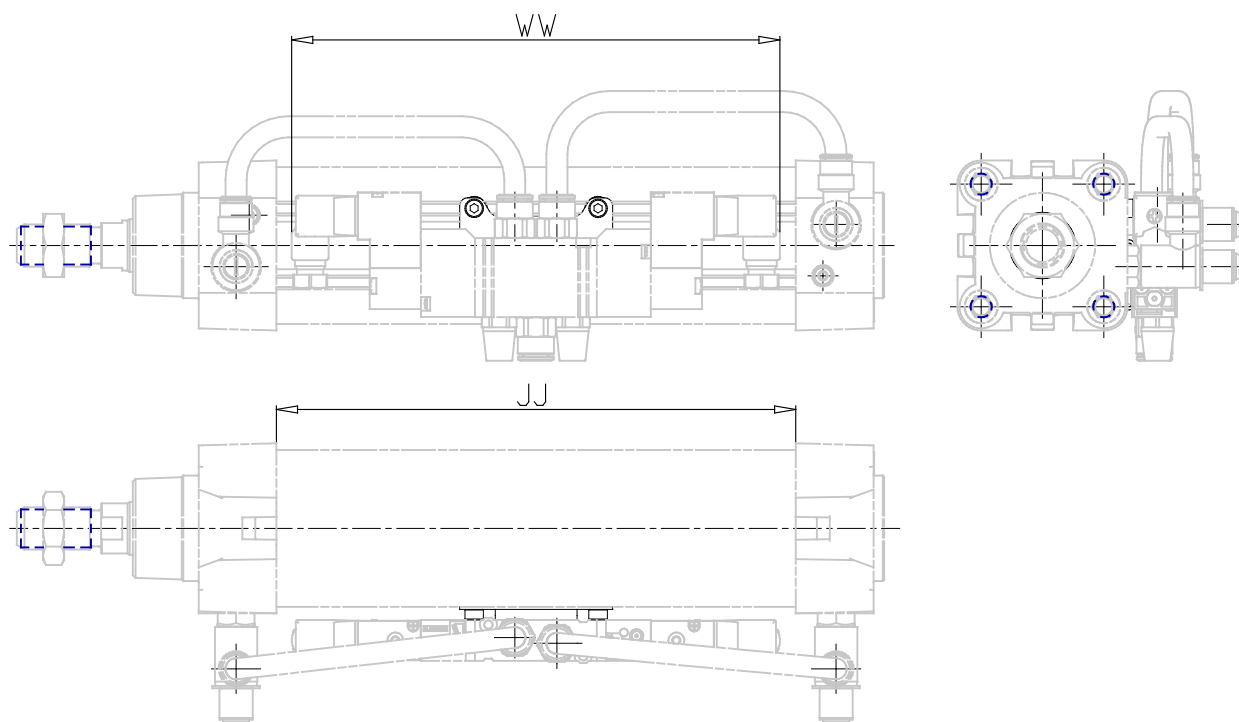

Mod. PCV - Accessory to mount valves on the cylinder

Product code: PCV-62-K8

Datasheet creation date: 07/03/2025 16:04

Check the most updated document online [click here](#)

TECHNICAL DATA

Mod.	PCV-62-K8
------	-----------

Mod. PCV - Accessory to mount valves on the cylinder

Product code: PCV-62-K8

DIMENSIONS

Mod.	PCV-62-K8
------	-----------