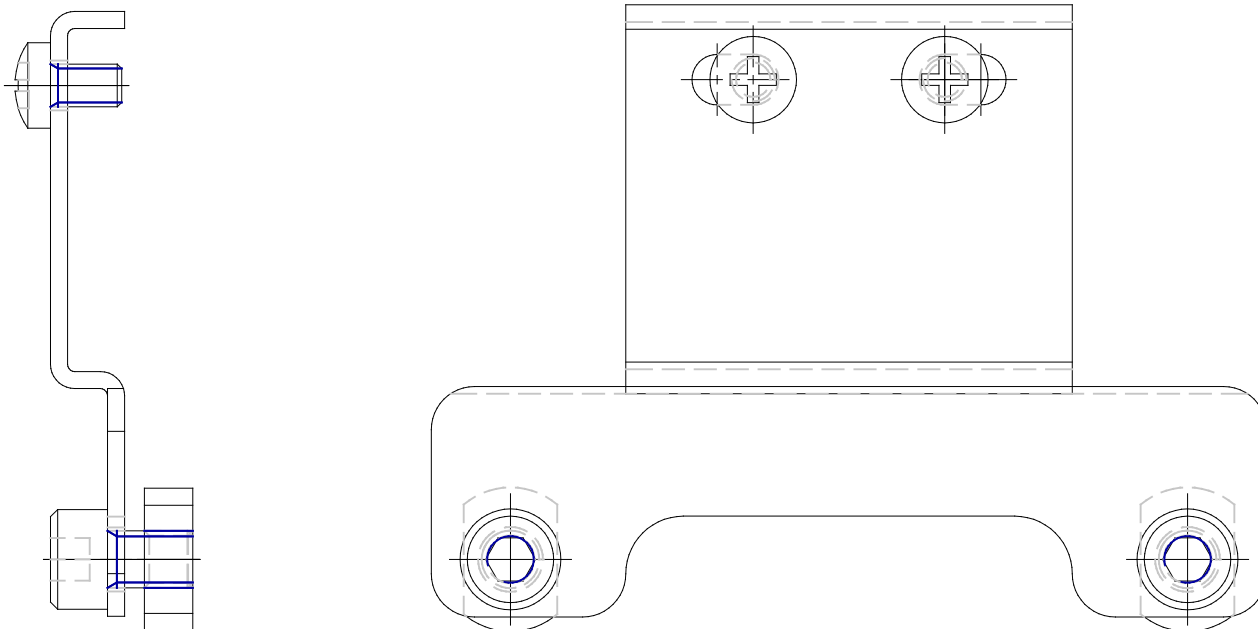

Mod. PCV - Accessory to mount valves on the cylinder

Product code: PCV-62-KEN

Datasheet creation date: 07/03/2025 16:04

Check the most updated document online [click here](#)

TECHNICAL DATA

Mod.	PCV-62-KEN
------	------------

Mod. PCV - Accessory to mount valves on the cylinder

Product code: PCV-62-KEN

DIMENSIONS

Mod.	PCV-62-KEN
------	------------